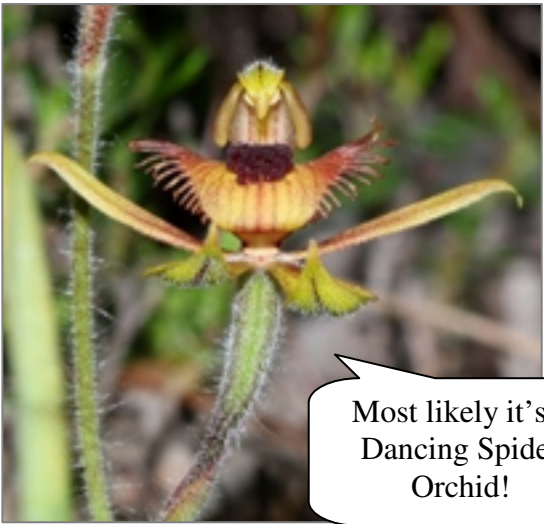

Glimpses of:
Flora Walk with Bronwen & Greg Keighery
Sep 20th 2014 | 9:30-11:30 am

More than 300 species of plants found here: Greg

Threatened ecological communities make this place even more special: Bronwen

Greg explaining woodland flora

Bronwen describing wetland flora

Greg and Bronwen in action!

Musicians getting ready!

Mingling Mayor!

Wait Wait I need to take a picture, well too late!

Thank you for thanking me!

New band member?

Catching up!

Colourful and Yummy!

Just observing!

WILD FLORA AND FAUNA!

Watch out, Bearded Dragon in the house!

Spear-winged fly on a Trigger Plant Flower

Cowslip Orchid

Rusty Spider Orchid

Most likely it's a Dancing Spider Orchid!

Blue lady Orchid

Kangaroo Paw with 4 beetles