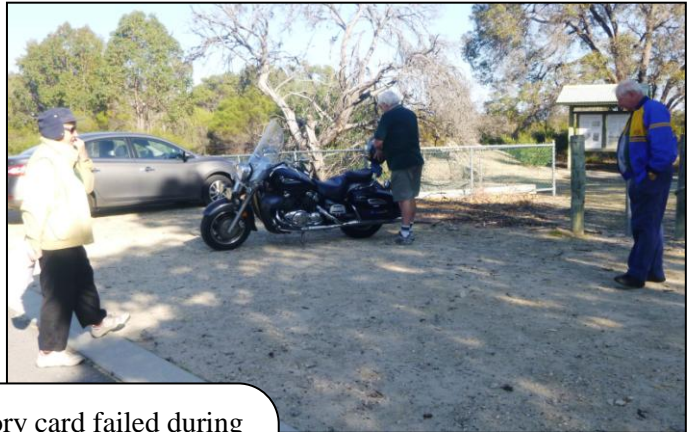

**Monthly Activity Morning**  
**April 18<sup>th</sup> 2015: 9:00 – 11:00 am**

**Attendance:**

- David, Frank, Helen, Karen, Regina, Robyn, Subas, Sue, Terry, and Trevor

**Morning Activities/Reporting**

- Rubbish clean-up
- Wildlife photography
- April 15<sup>th</sup> Wednesday Walk

My memory card failed during the morning tea ☹ hence no group photo this month.  
Hopefully Regina is recovering well after the fall!

**Glimpses of the Day!**

Behind every good shot, there are at least 12-15 bad shots ☺